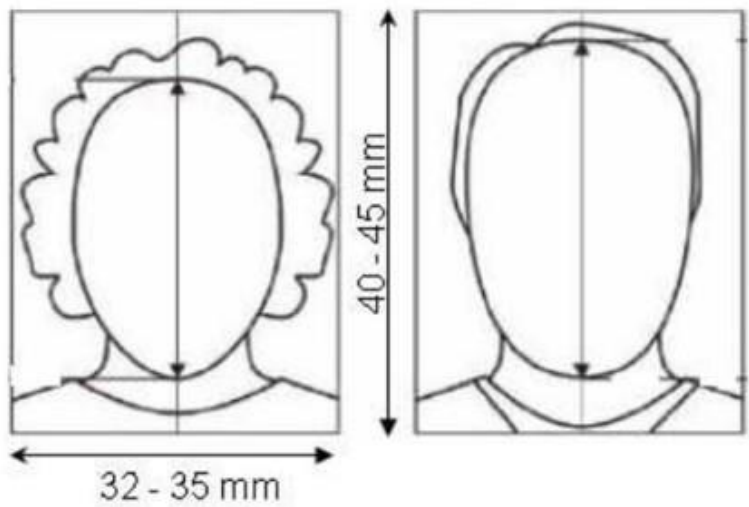

PERSONAL PHOTO

Your photo must be:

- ✓ a passport size photo of yourself (no one else included)
- ✓ recent (taken within the last 6 months)
- ✓ 40 - 45 mm high by 32 - 35 mm wide

- ✓ without any writing, marks or damage
- ✓ taken against a plain light grey, cream, pale blue or white background
- ✓ in focus and in clear contrast
- ✓ in .jpg, .jpeg format